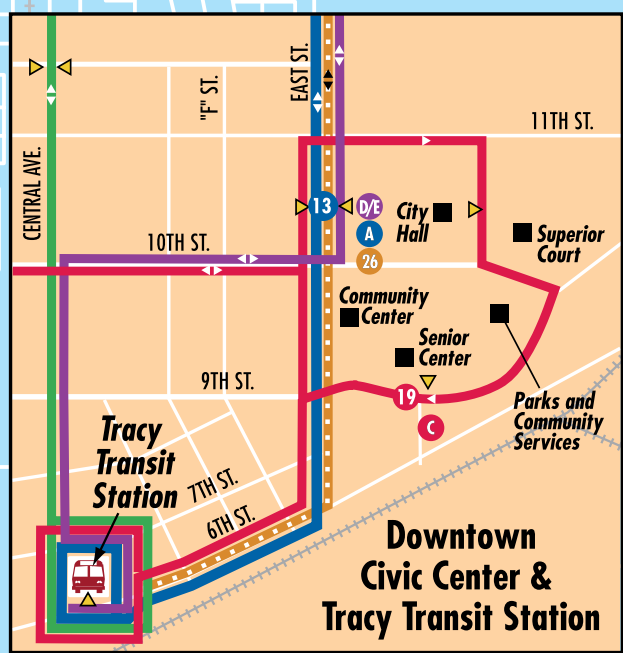

Route A and Route B buses are interlined at West Valley Mall. So if you are transferring from one to another, just stay on the bus.

### LEGEND

- ROUTE A
- ROUTE B
- ROUTE C
- COMMUTER ROUTE D CLOCKWISE
- COMMUTER ROUTE E COUNTERCLOCKWISE
- - - ROUTE 26 - SJRTD
- - - ROUTE 90 - SJRTD
- Route Direction
- 2 Timepoint
- ▼ Bus Stops
- School
- Point of Interest
- Hospital

### CASH FARES

One-Way	
Adult .....	\$1.25
Student .....	\$1.00
Senior (65+) / Disabled / ADA / Medicare.....	\$.50
ADA Attendant .....	FREE
Child (6 and under with adult) .....	FREE

**INFORMATION:**  
**209-831-4BUS**  
[www.ridetracer.com](http://www.ridetracer.com)

Creating Community in Tracy  
 by Connecting People to Places

50 E. Sixth Street • Tracy, CA 95376 • (209) 831-4BUS (4287)