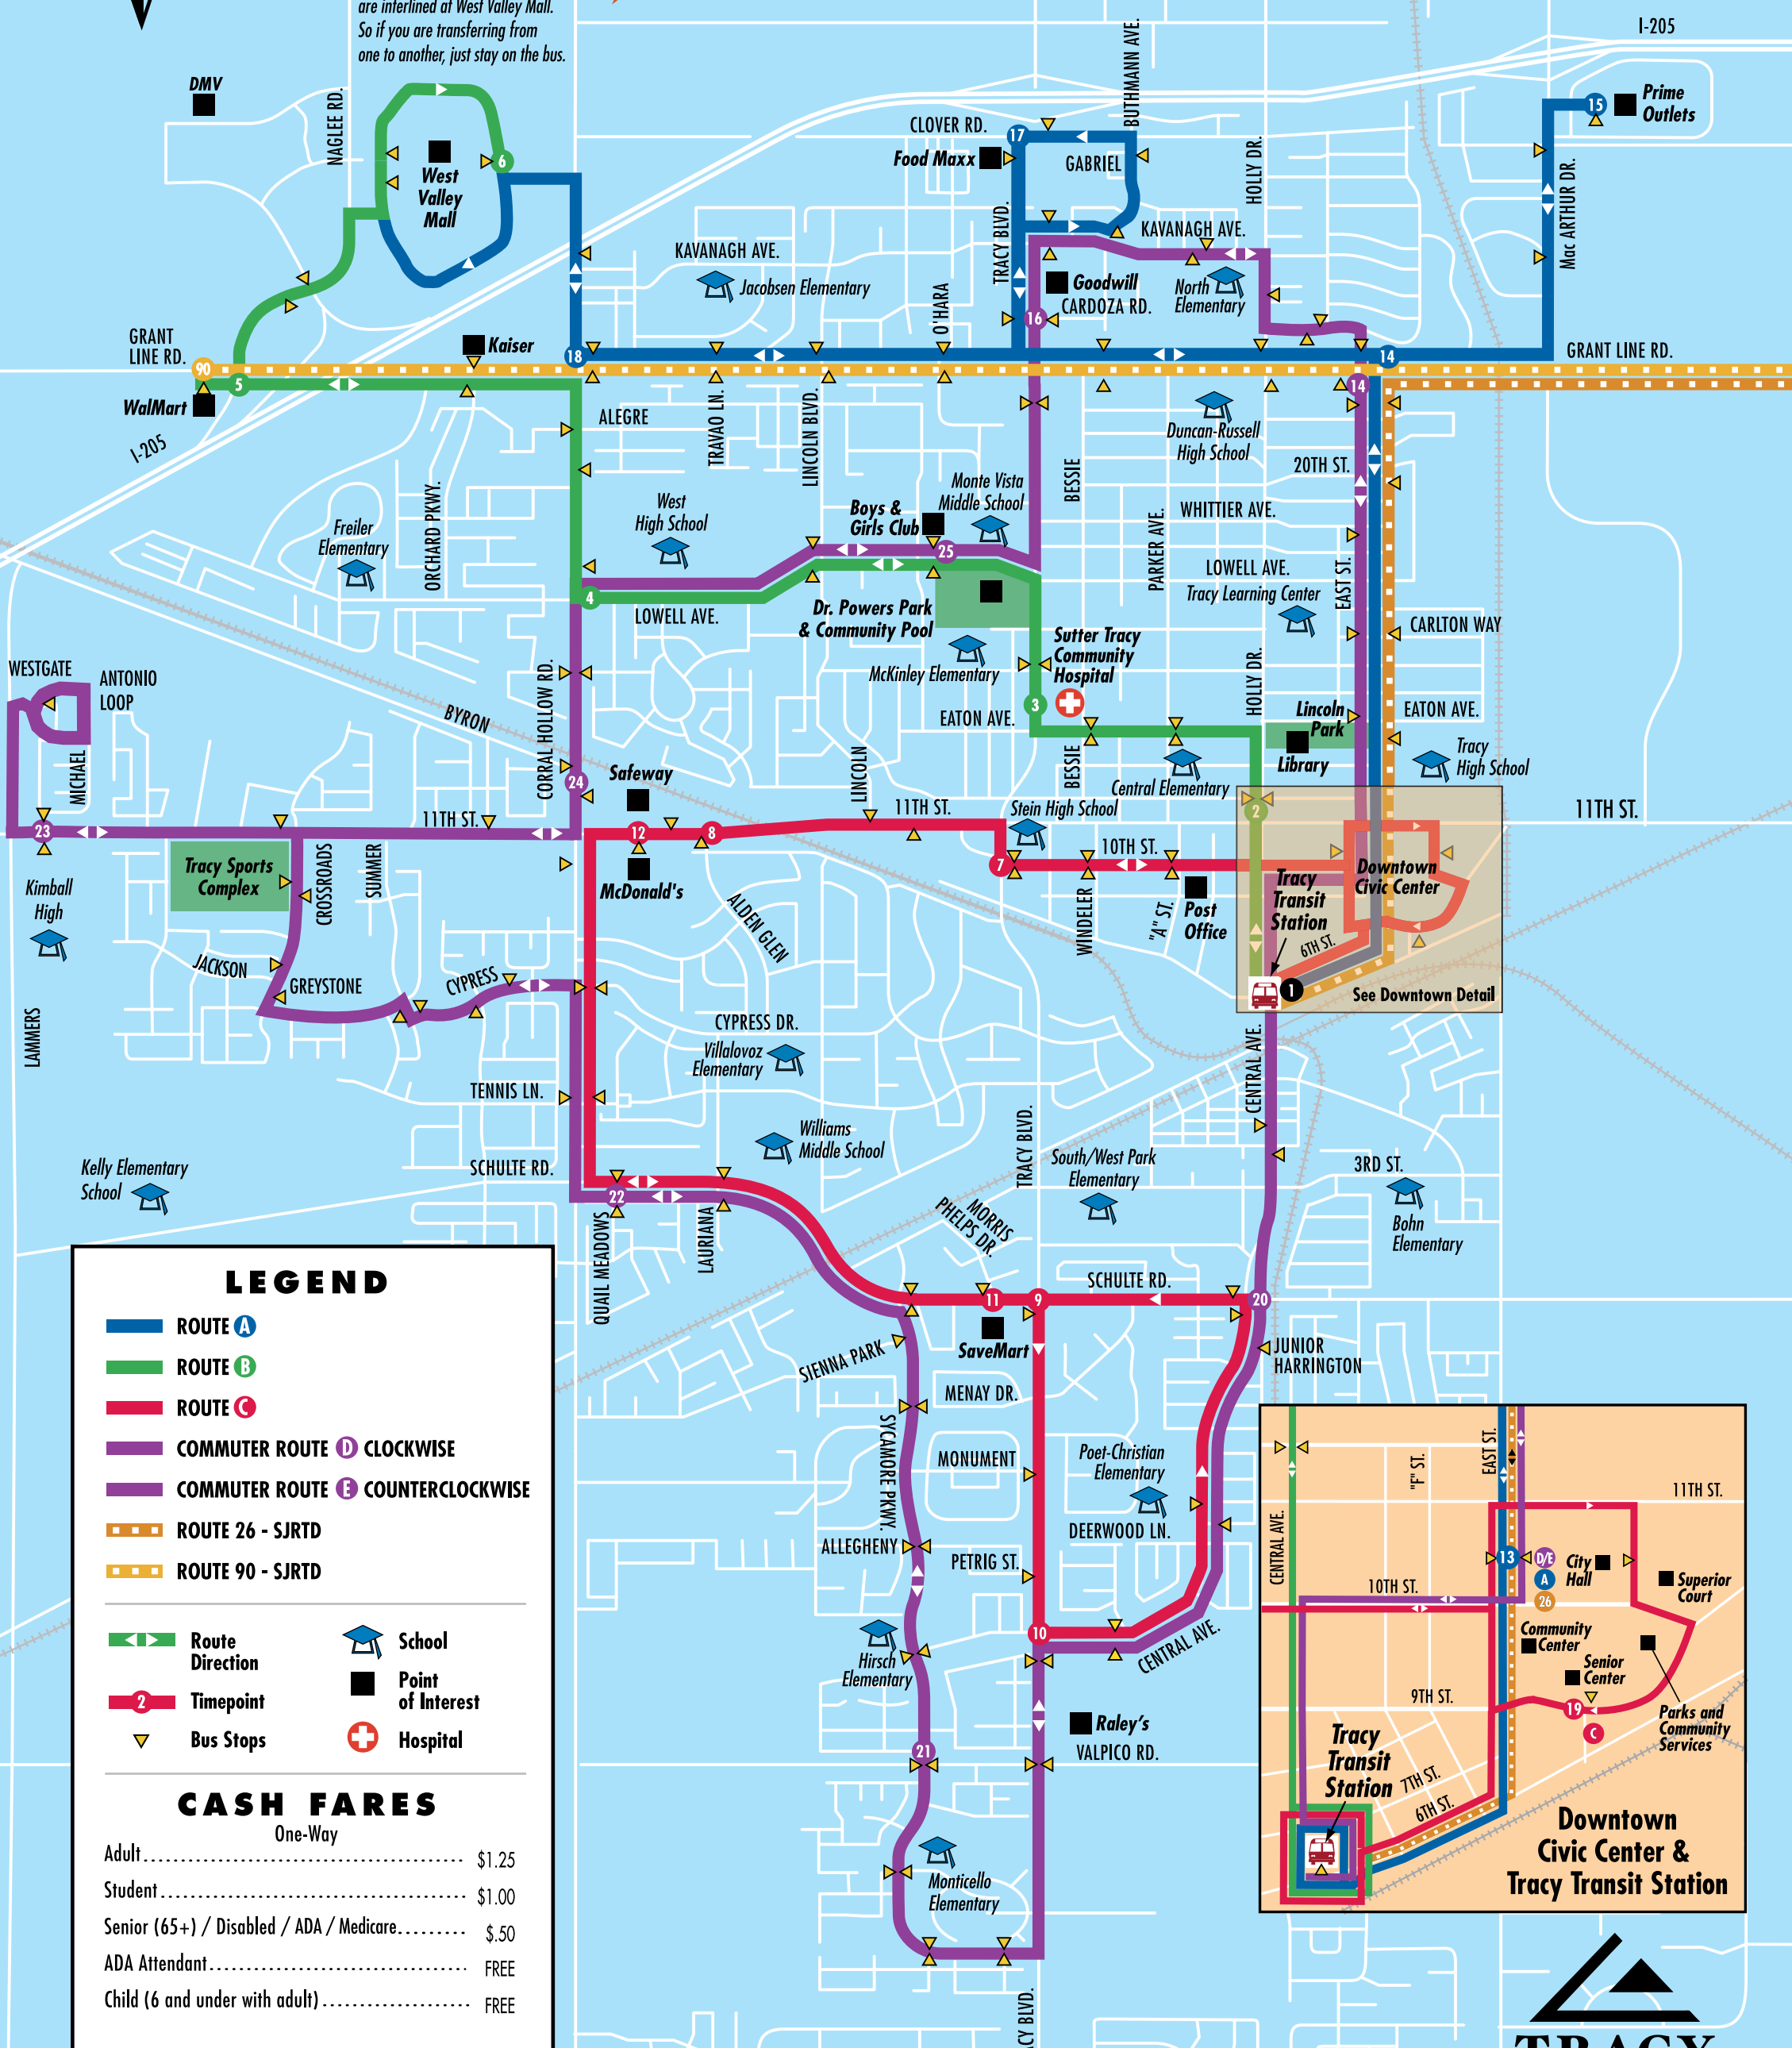

Route A and Route B buses are interlined at West Valley Mall. So if you are transferring from one to another, just stay on the bus.

### LEGEND

- ROUTE A
- ROUTE B
- ROUTE C
- COMMUTER ROUTE D CLOCKWISE
- COMMUTER ROUTE E COUNTERCLOCKWISE
- - - ROUTE 26 - SJRTD
- - - ROUTE 90 - SJRTD
- Route Direction
- 2 Timepoint
- ▼ Bus Stops
- School
- Point of Interest
- Hospital

### CASH FARES

One-Way	
Adult .....	\$1.25
Student .....	\$1.00
Senior (65+) / Disabled / ADA / Medicare.....	\$.50
ADA Attendant .....	FREE
Child (6 and under with adult) .....	FREE

**INFORMATION:**  
**209-831-4BUS**  
[www.ridetracer.com](http://www.ridetracer.com)

Creating Community in Tracy  
 by Connecting People to Places

50 E. Sixth Street • Tracy, CA 95376 • (209) 831-4BUS (4287)