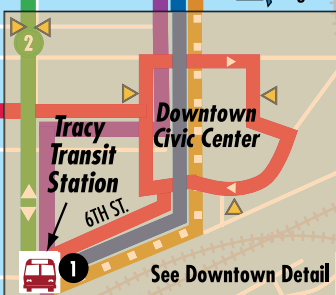

Route A and Route B buses are interlined at West Valley Mall. So if you are transferring from one to another, just stay on the bus.

### LEGEND

- ROUTE A
- ROUTE B
- ROUTE C
- COMMUTER ROUTE D CLOCKWISE
- COMMUTER ROUTE E COUNTERCLOCKWISE
- - - ROUTE 26 - SJRTD
- - - ROUTE 90 - SJRTD
- Route Direction
- 2 Timepoint
- ▼ Bus Stops
- School
- Point of Interest
- Hospital

### CASH FARES

One-Way	
Adult .....	\$1.25
Student .....	\$1.00
Senior (65+) / Disabled / ADA / Medicare.....	\$.50
ADA Attendant .....	FREE
Child (6 and under with adult) .....	FREE

**INFORMATION:**  
**209-831-4BUS**  
[www.ridetracer.com](http://www.ridetracer.com)

Creating Community in Tracy  
 by Connecting People to Places

50 E. Sixth Street • Tracy, CA 95376 • (209) 831-4BUS (4287)